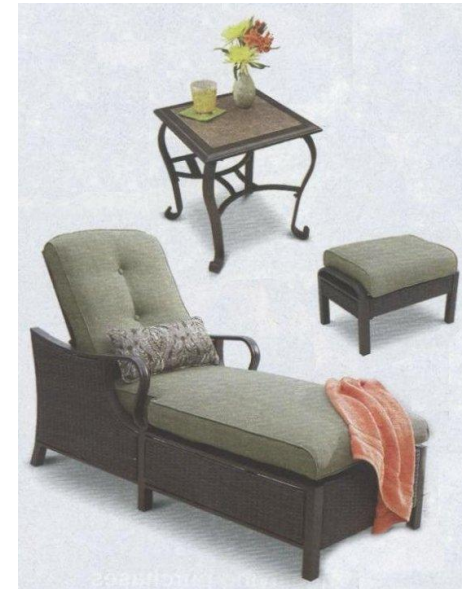

Name of Collection:	Peyton	
Item Description:	7 pc Dining Set (4 chairs, 2 rockers & table)	
SKU Number(s):	071-80905	
Manufacturer:	BJI	
Types of Materials:	Woven polyester & All-weather resin weave	
Retail Price:	$1,299.99	
Accessory SKU #	Description	Price
071-80907	9' Umbrella	$ 219.99
071-80908	Umbrella base	$ 59.99
071-80903	Side Table	$ 129.99
071-80904	Ottoman	$ 229.99
071-80902	Chaise with accent pillow	$ 499.99
071-80906	5 pc Dining (4 chairs 41" Sq tble)	$ 999.99
071-80909	3 pc Bistro	$ 649.99
071-80907	Recliner	$ 599.99