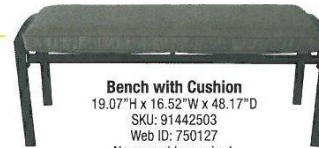

Dining Table
28"H x 63"W x 41"D
SKU: 91442479
Web ID: 750132

Bench with Cushion
19.07"H x 16.52"W x 48.17"D
SKU: 91442503
Web ID: 750127
No assembly required.