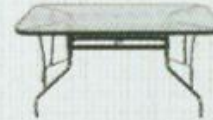

MORE METROPOLITAN CONFIGURATIONS:

Sling Chair:
40"H x 26"W x 30"D,
8214942

Sling Swivel Rocker:
39"H x 25"W x 29"D,
8214959

**48" Round
Glass-Top Table:**
28"H,
8214967

**38" x 60"
Glass-Top Table:**
28"H,
8215519

9' Market Umbrella:
8-1/2'H,
8214975

16" Side Table:
18"H,
8214983

27" Café Table:
28"H,
8215527

**Sling Chaise
Lounge:**
20"H x 29"W x 78"D,
8236671

Serving Cart:
34"H x 22"W x 28"D,
8263675

**Sling Swivel
Bar Stool:**
43"H x 23"W x 26"D,
8215006