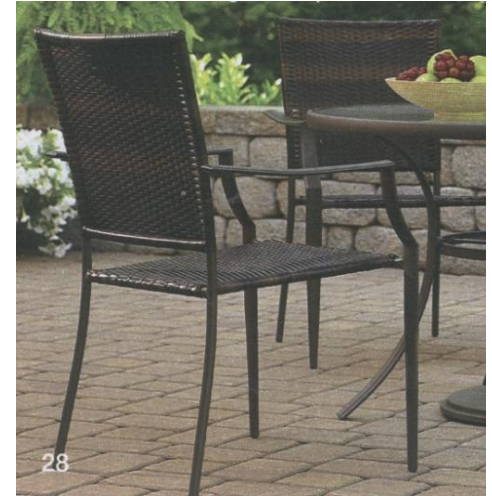

Name of Collection:	CLAREMONT COLLECTION	
Manufacturer:	ESSENTIAL GARDEN	
Types of Materials:	STEEL FRAMES, TEMPERED GLASS	
Accessory SKU #	Description	Price
02559961	STACKABLE SLING CHAIR	$ 27.50
02559960	DINING TABLE	$ 89.99
02590469	9' UMBRELLA	$ 99.99
02475747	GRANITE UMBRELLA BASE	$ 49.99
02644131	RESIN WICKER STACKABLE CHAIR	$ 50.00