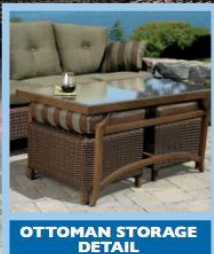

**WICKER & ALUMINUM
DETAIL**

**OTTOMAN STORAGE
DETAIL**

Name of Collection:	Savannah
Item Description:	8pc Deep Seating Set w- Sofa, 2 Cush. Chairs, 2 Cush. Ottmomans, Glass Top Coffee Table & 2 -20" Sq. Glass Top Side Tables
SKU Number(s):	693487
Manufacturer:	Agio
Types of Materials:	Aluminum / Wicker
Retail Price:	8pc Deep Seating Set $ 1499.99