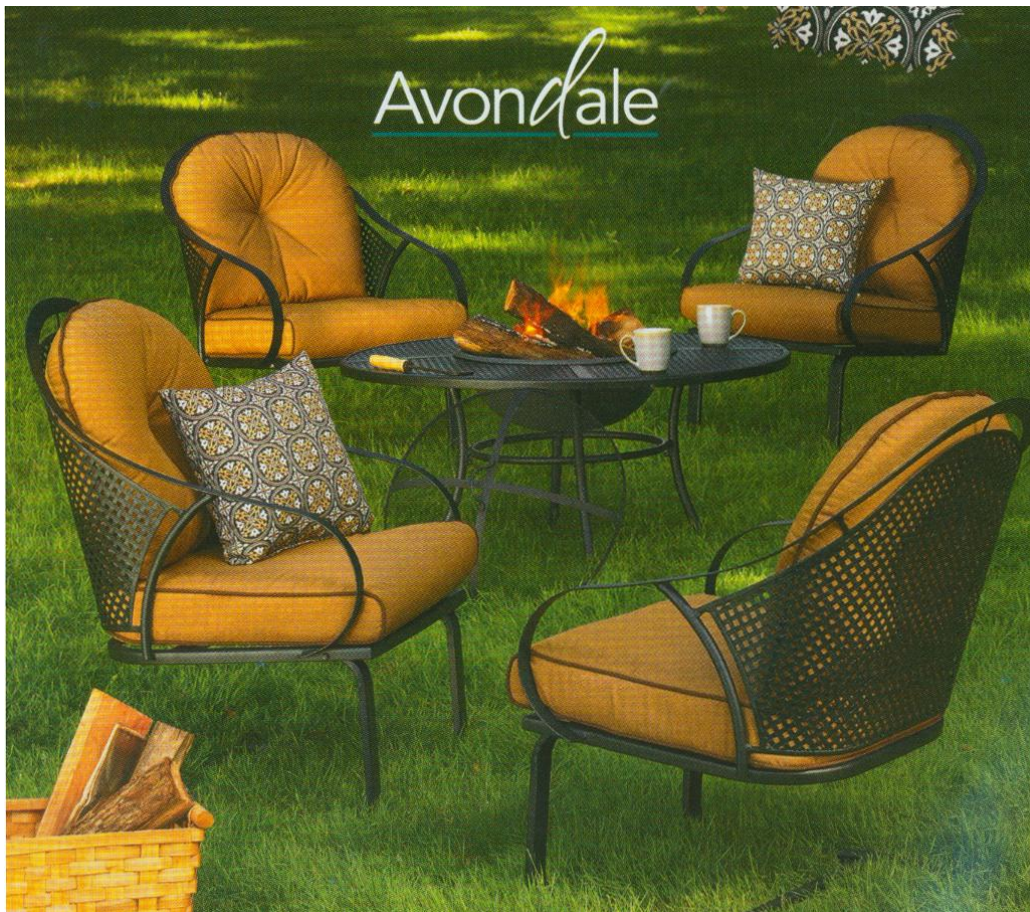

Name of Collection:	Avondale
Item Description:	4 Piece Set (3 Chairs, 1 Round Table/Firepit)
SKU Number(s):	1-11-009-01, 1-4400-04-OWR
Manufacturer:	UNKNOWN
Types of Materials:	Sturdy Steel Frame Weather Resistant Powder Coated
Retail Price:	$699.99