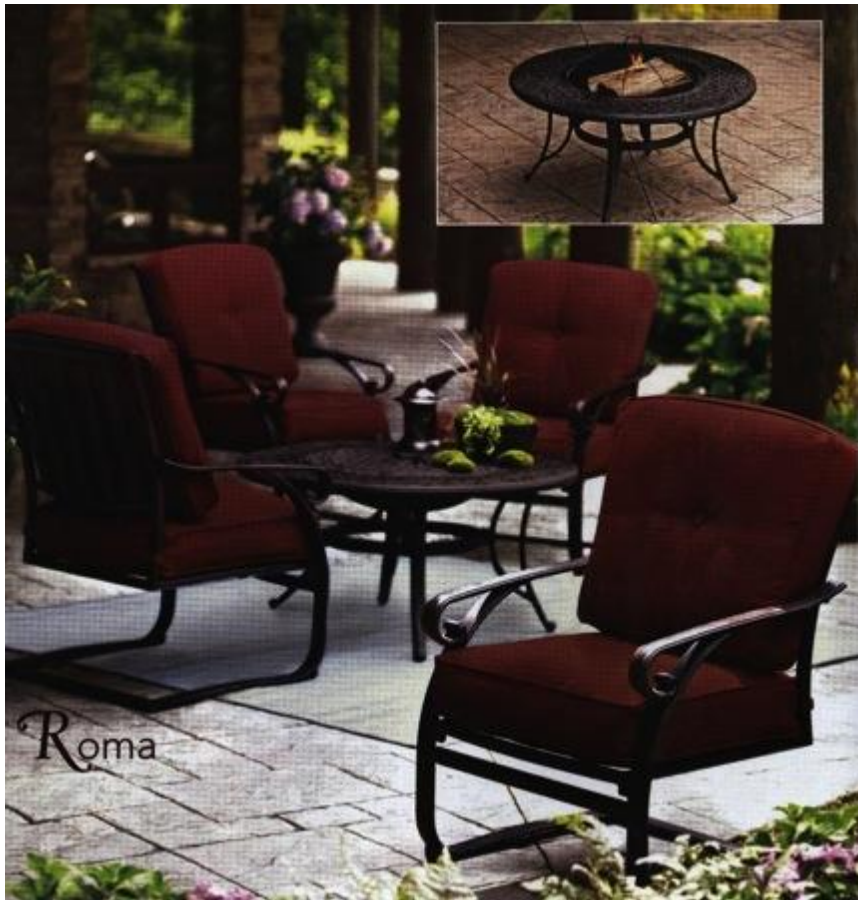

Year:	2012	
Name of Collection:	Roma Deep Seating	
Item Description:	4 Deep Seating Chairs & 1 42" Round Firepit Table	
Manufacturer:	Agio	
Types of Materials:	Aluminum	
Retail Price:	$1,149.00	
Accessory SKU #	Description	Retail
ACS03919	Deep Seating Chair	$ 199.99
ARS01850	42" Round Firepit Table	$ 349.99
ARC00100	Gas Firepit Table	$ 599.99