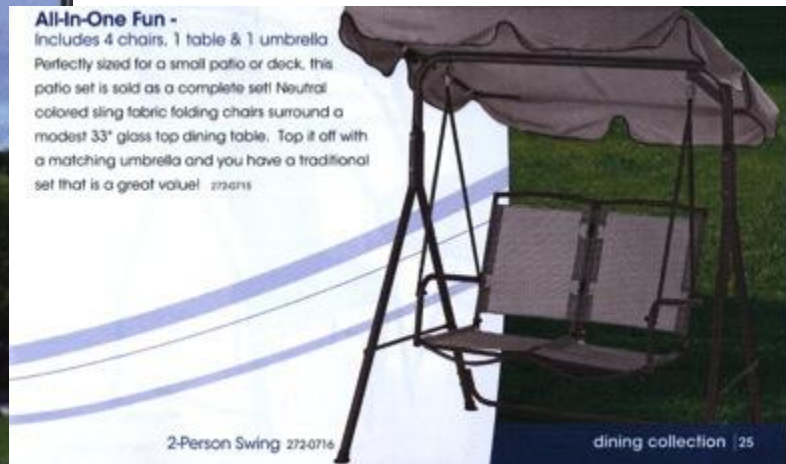

All-In-One Fun -
 Includes 4 chairs, 1 table & 1 umbrella
 Perfectly sized for a small patio or deck, this patio set is sold as a complete set! Neutral colored sling fabric folding chairs surround a modest 33" glass top dining table. Top it off with a matching umbrella and you have a traditional set that is a great value! 272-0715