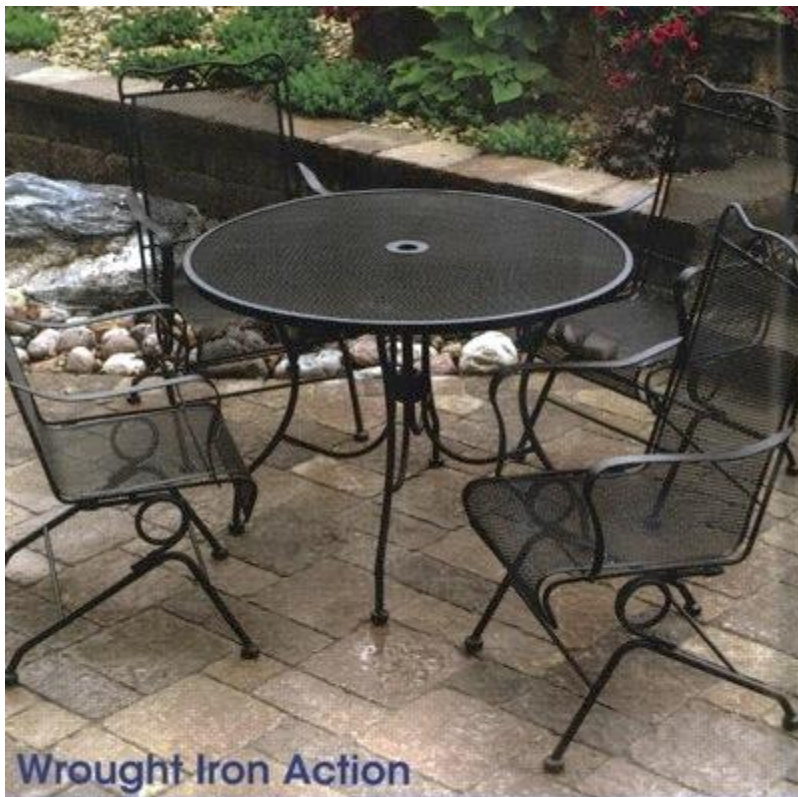

$329.00 – 5pc Dining Set

Wrought Iron Action

Comfortable Elegance - 5 Piece Dining Set
Beautiful wrought iron elegance can be found in this 5 piece set! Four distinguished, black powder-coated, wrought iron chairs have spring action that move with your body for the most relaxation. A matching 42" table completes this set for a dining experience you can enjoy. 290-2791

20 dining collection

Dining Table
42" Round 272-0469

Lounge Chair 272-0467

Name of Collection:	Wrought Iron Action	
SKU Number(s):	290-2791	
Types of Materials:	Powder-Coated Wrought Iron	
Accessory SKU #	Description	Retail
272-0466	Action Chair	$65.00
272-0469	Dining Table	$69.00
272-0467	Lounge Chair	$129.00