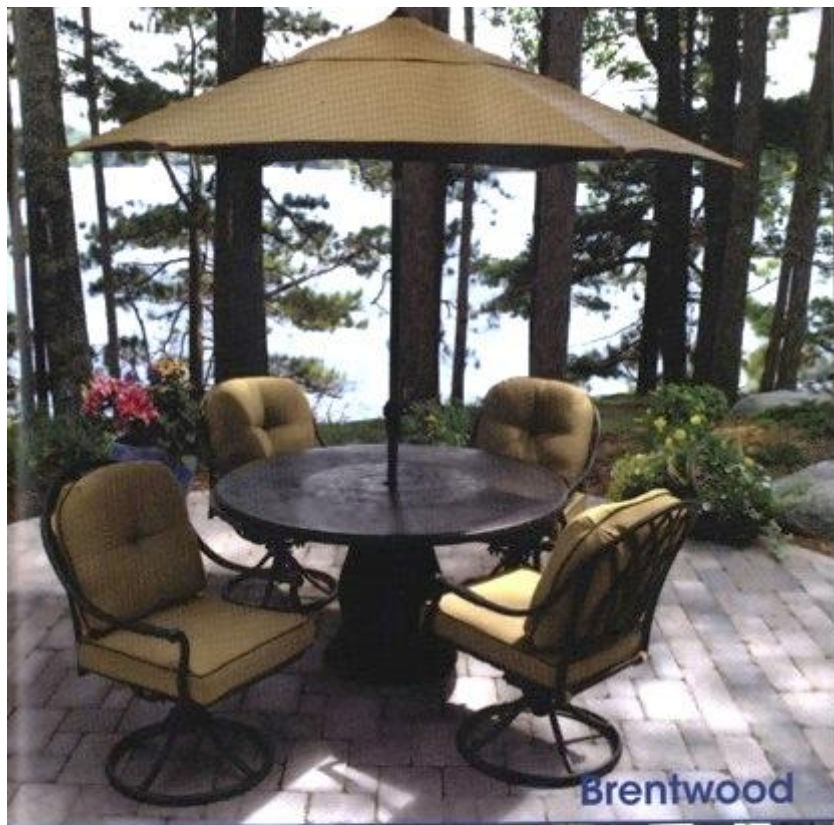

Cozy Comfort - 5 Piece Dining Set

Classic and comfortable, this collection is perfect for casual entertaining. Four all-motion, plush swivel rockers showcase sturdy support while a solid surface Weatherstone® dining table offers year-round durability. The authentic look of leather detail adds just the right finishing touch to complete this dining set.

290-2852