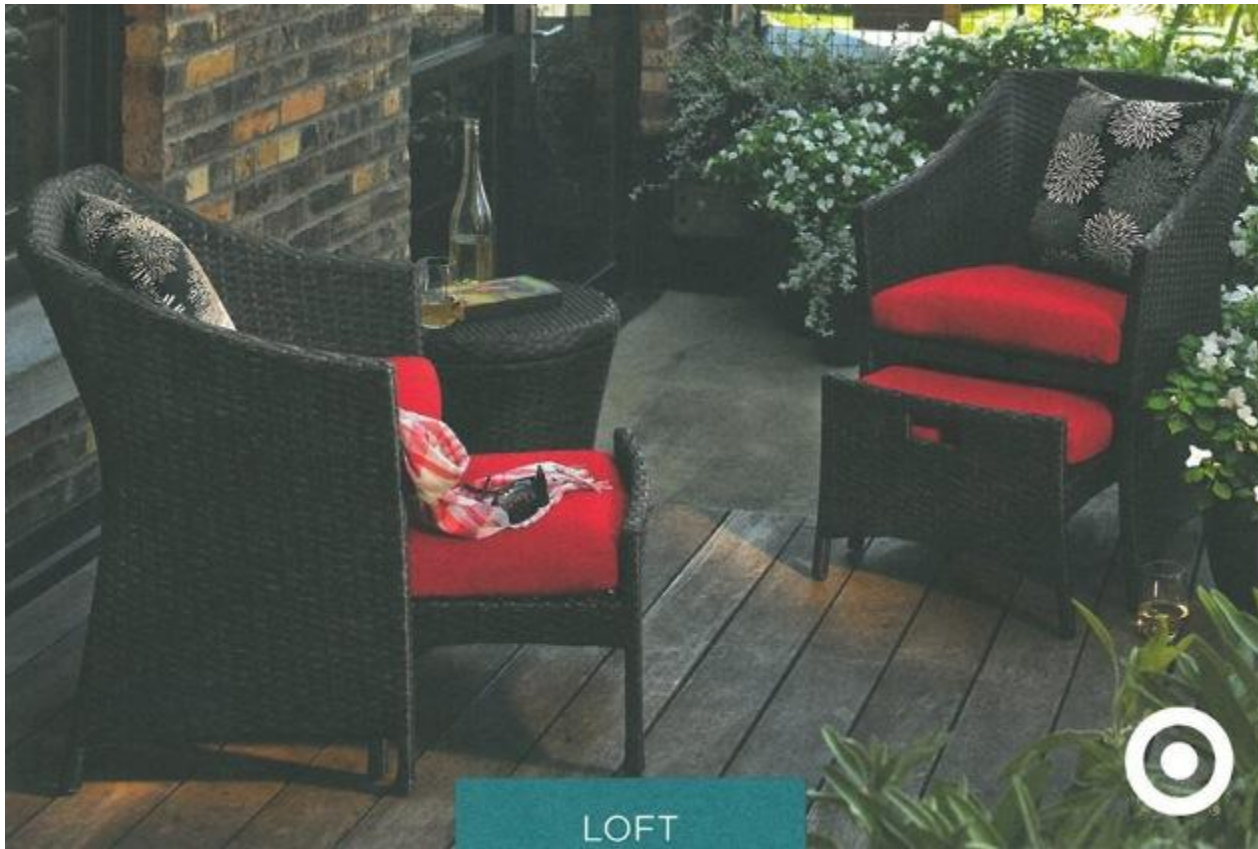

Name of Collection:	Loft
Item Description:	5 Piece Chat Set - 2 Wicker Chairs, 2 Nested Ottoman, 19" Round Wicker Basket Table
SKU Number(s):	009-00-0006
Manufacturer:	Yotrio
Types of Materials:	All Weather Wicker, Steel Frame, Olefin Fabric
Retail Price:	$499.00
Ad Price if Applicable:	$399.00

[Return to Menu](#)