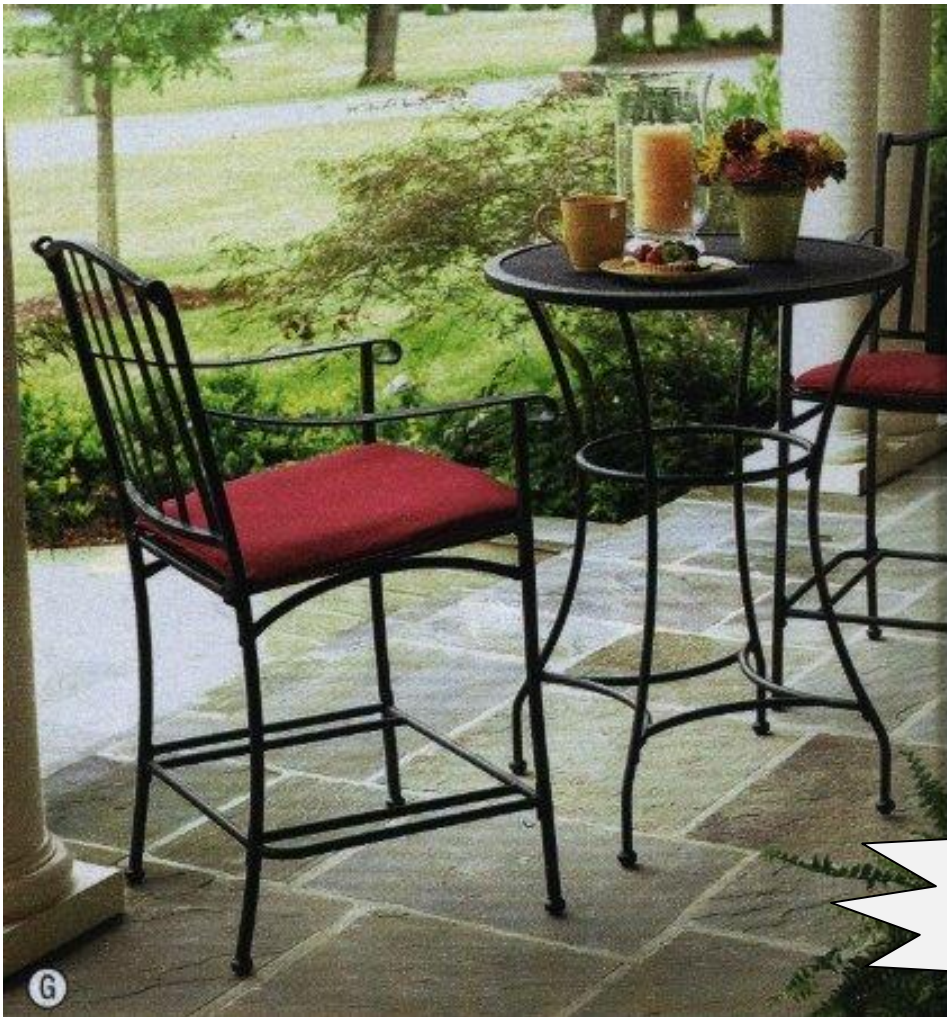

**ON-LINE
ONLY**

Name of Collection:	WROUGHT IRON HIGH BISTRO
Item Description:	3 PIECE BALCONY HEIGHT BISTRO SET
SKU Number(s):	071-80354
Manufacturer:	GARDEN OASIS
Types of Materials:	WROUGHT IRON
Retail Price:	$249.99