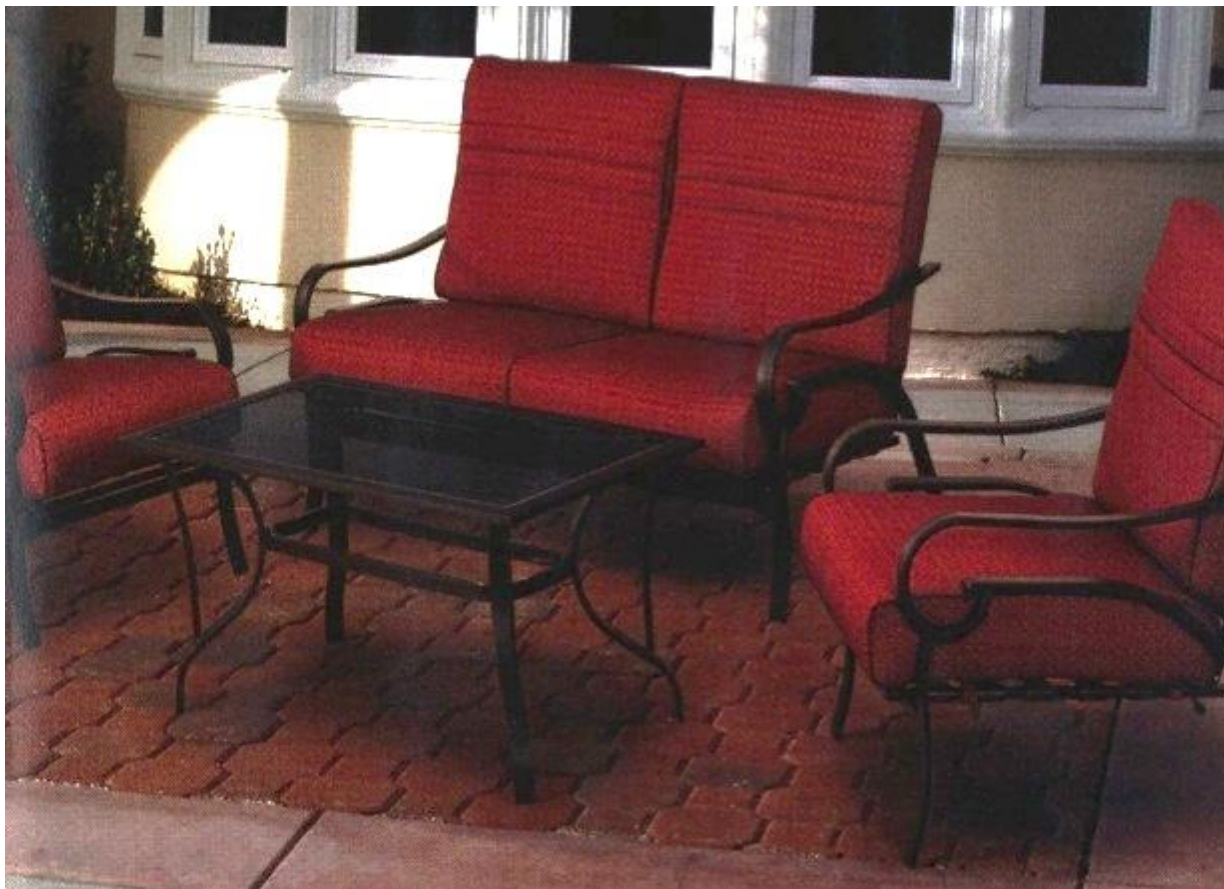

Name of Collection:	Delmar	
Item Description:	4 Piece Deep Seating Set	
SKU Number(s):	290-2881	
Retail Price:	$419.00	
Accessory SKU #	Description	Retail
272-0910	Deep Seating Chair	$94.00
272-0911	Love Seat	$179.00
272-0912	Coffee Table	$52.00