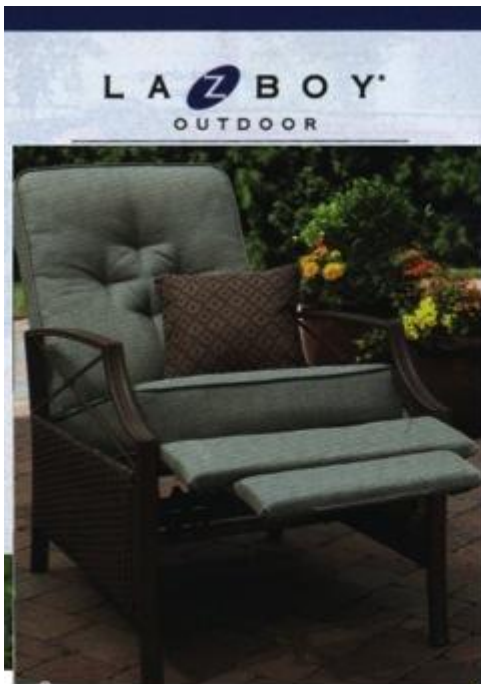

Name of Collection:	MORGAN SEATING COLLECTION	
Item Description:	4 PIECE SEATING SET	
SKU Number(s):	4085437	
Manufacturer:	LA-Z-BOY	
Types of Materials:	STEEL FRAMES-RESIN WICKER-CERAMIC TILE TABLE TOP	
Retail Price:	$899.99	
Accessory SKU #	Description	Retail
4085438	RECLINER	$ 399.99
4085429	SIDE TABLE	$ 99.99
4085440	OTTOMAN	$ 299.99