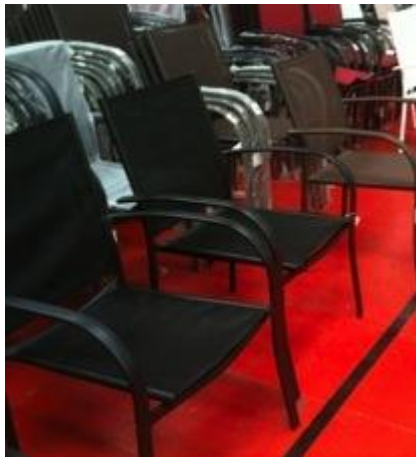

Description	Retail
Steel Chaise	\$99.99
Umbrella Stand	\$39.99
Plastic Umbrella Stand	\$29.99
7 1/2 Umbrella Standard	\$19.99
9 Umbrella Auto	\$49.99
7 1/2 Umbrella Auto	\$39.99

Description	Retail
Wrought Iron Loveseat Glider	\$129.99
Wrought Iron Stacking Chair	\$39.99
#2 Wrought Iron Stacking Chair	\$39.99
#3 Wrought Iron Stacking Chair	\$39.99
Wrought Iron Bar Chair	\$59.99
Wrought Iron End Table	\$19.99