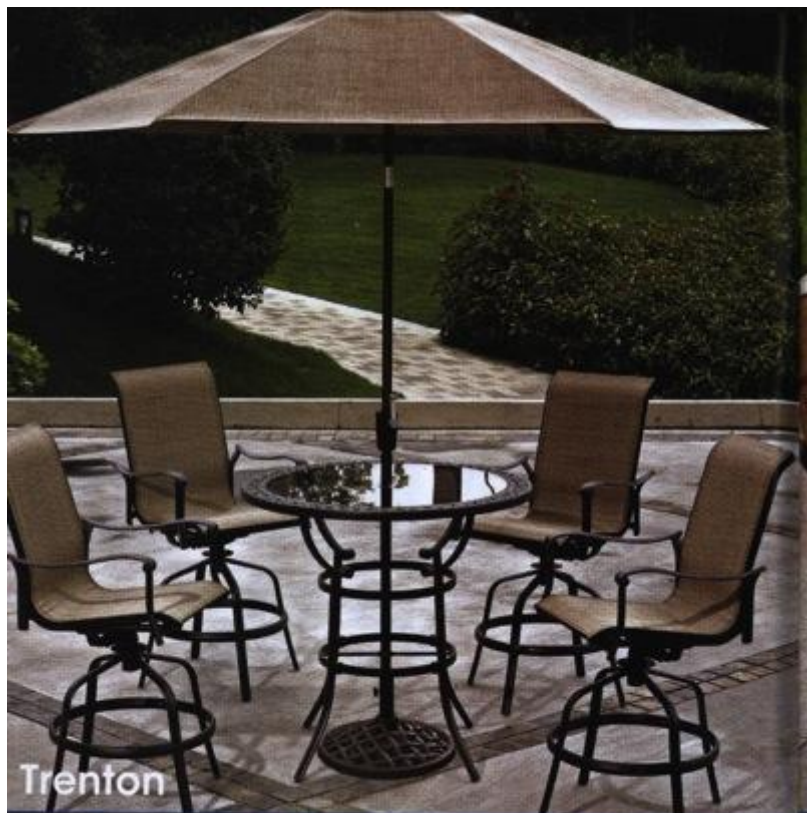

Umbrella
272-0906

Umbrella Base
272-0907

Dining Table
42" Square 272-0905

Swivel Rocker
272-0904

dining collection | 13

Name of Collection:	Prescott	
Item Description:	5 Piece Dining Set	
SKU Number(s):	290-2885	
Types of Materials:	Aluminum	
Retail Price:	\$499.00	
Accessory SKU #	Description	Retail
272-0904	Swivel Chair	\$98.00
272-0905	Dining Table	\$107.00
272-0906	Umbrella	\$99.00
272-0907	Umbrella Base	\$39.99