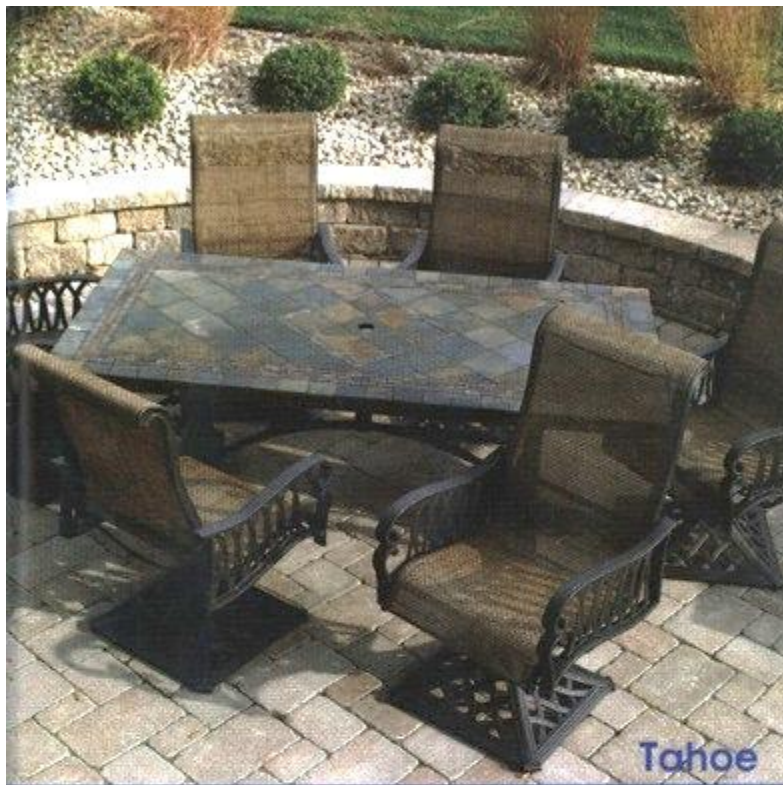

Name of Collection:	Tahoe	
Item Description:	7 Piece Dining Sling Set	
SKU Number(s):	290-2870	
Types of Materials:	Rust-free cast aluminum	
Retail Price:	$1,849.00	
Accessory SKU #	Description	Retail
272-0679	Swivel Rocker	$ 198.00
272-0685	Table Top	$ 412.00
272-0705	Table Base	$ 249.00
272-0686	Umbrella	$ -
272-0687	Umbrella Base	$ -