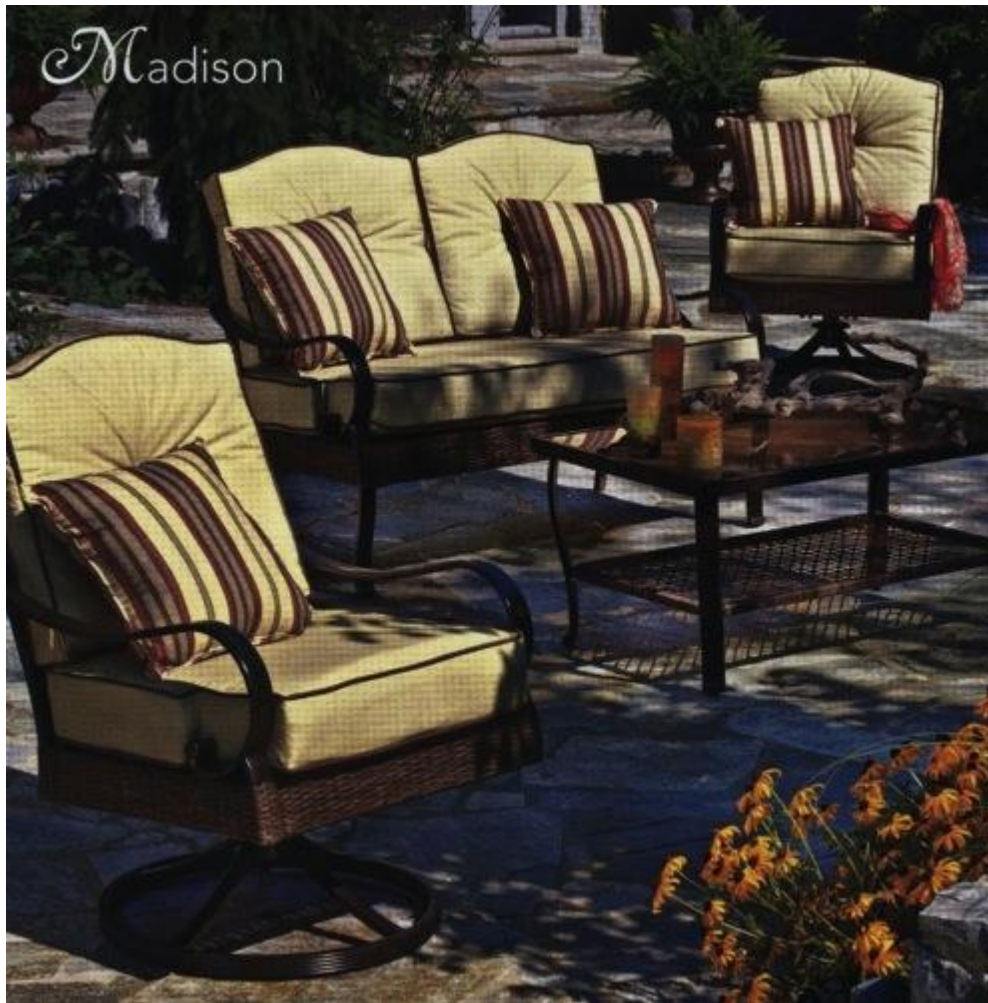

Year:	2012
Name of Collection:	Madison Deep Seating
Item Description:	2 Swivel Rockers, 1 Loveseat & 24" x 42 Coffee Table
SKU Number(s):	ACH-2-12-916
Manufacturer:	Home Casual
Types of Materials:	Rust-Free Aluminum Powder-Coated Finish Accented w/Resin Wicker & Glass-Top Table
Retail Price:	$799.99