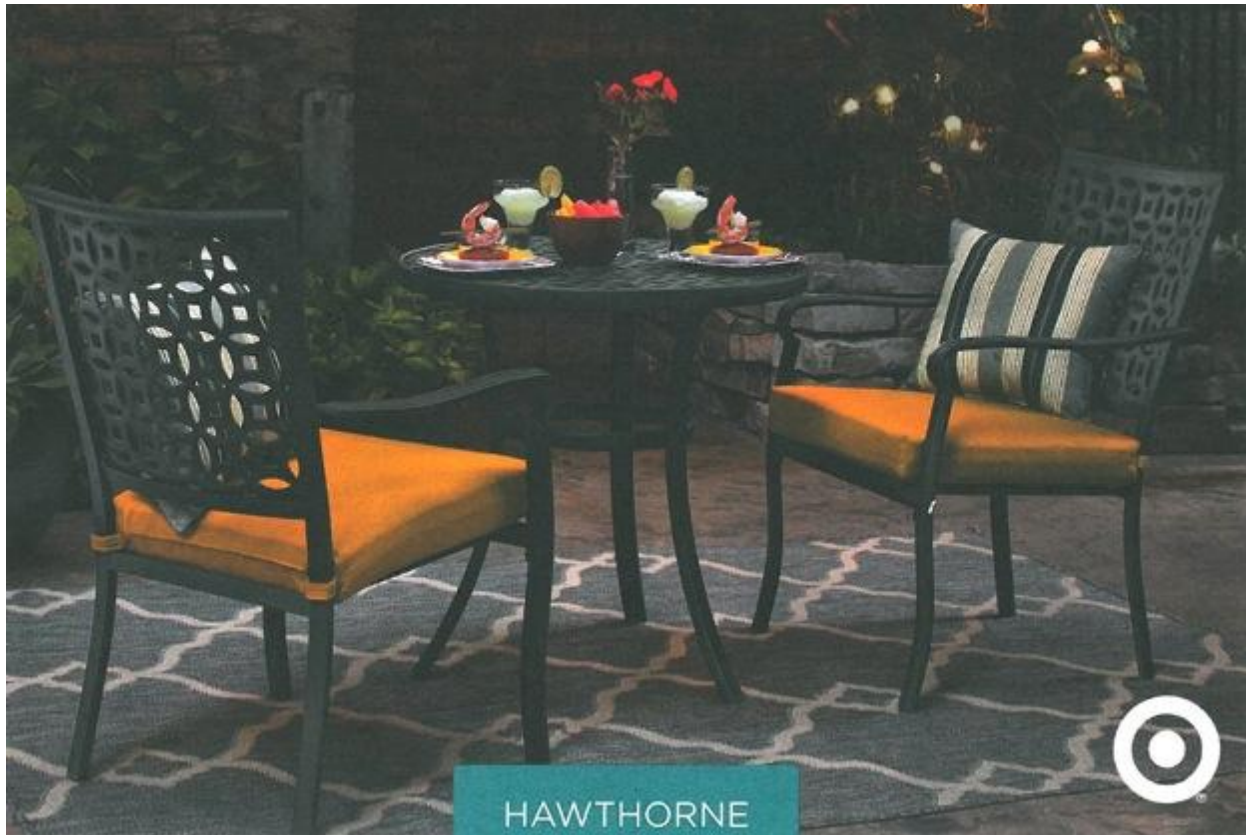

Name of Collection:	Hawthorne
Item Description:	3 Piece Bistro - 2 Dining Chairs, 28" Round Stamped Steel Bistro Table
SKU Number(s):	009-00-0100
Manufacturer:	Himark
Types of Materials:	Steel Frame, Olefin Fabric
Retail Price:	$249.00
Ad Price if Applicable:	$199.00