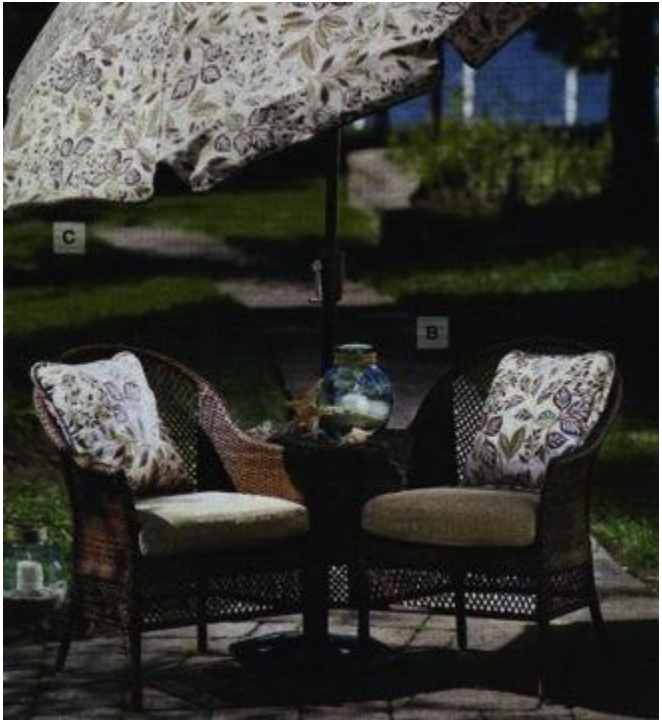

Year:	2012	
Name of Collection:	Cape Cod	
Item Description:	3 piece Tete-a-Tete	
SKU Number(s):	143466	
Manufacturer:	Agio	
Types of Materials:	All-weather woven & Spun polyester	
Retail Price:	$449.00	
Accessory SKU #	Description	Retail
143450	7.5' Garden Umbrella	$ 99.99
143467	3 piece Cuddle Group (2 chairs & coffee table)	$ 799.00