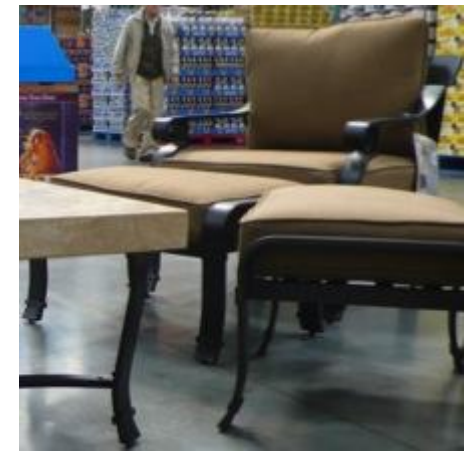

Name of Collection:	
Item Description:	6 Piece Deep Seating - Sofa, 2 Deep Seat Chairs, 2 Ottoman, Coffee Table with Inlay
SKU Number(s):	
Manufacturer:	BJI
Types of Materials:	Aluminum Frames, Cushions
Retail Price:	$1,299.99