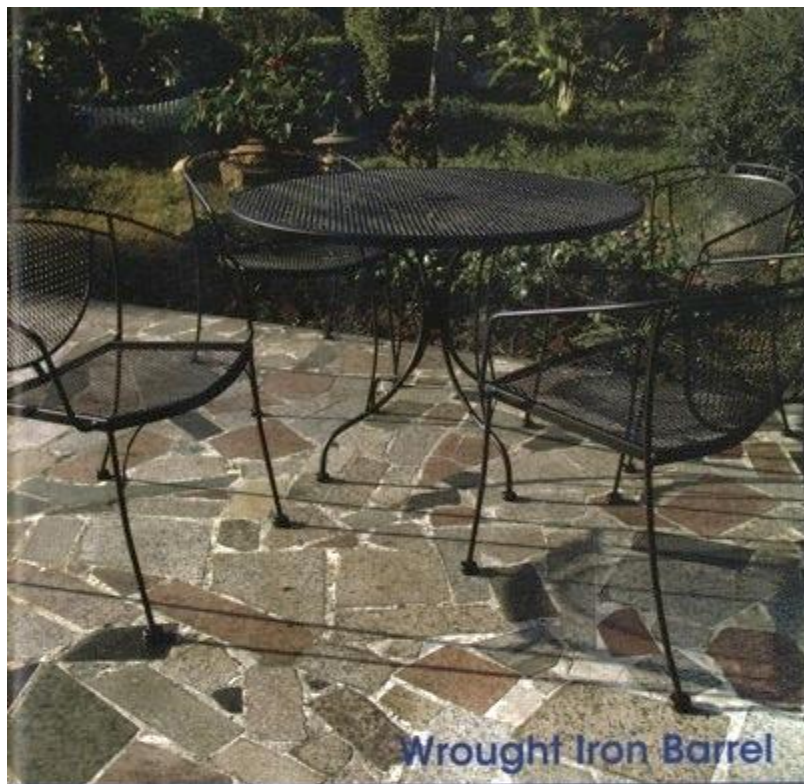

Urban Classic - 5 Piece Dining Set

Stir in a little fun with your dining set. Four urban designed barrel back chairs and a 42" dining table create the perfect hang out spot. This collection features sturdy wrought iron construction with a classic black powder-coated finish. 290-2845