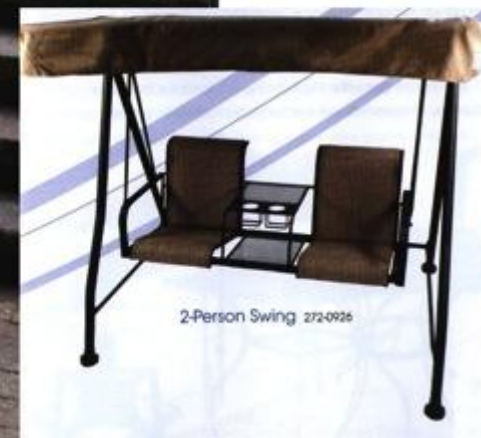

290-2852

Umbrella 272-0672

Table Top
54" Round 272-0671
Pedestal Base 272-0706

Swivel
Rocker
272-0670

dining collection | 9

Name of Collection:	Brentwood	
Item Description:	5 Piece Dining Set	
SKU Number(s):	290-2852	
Retail Price:	\$949.00	
Accessory SKU #	Description	Retail
272-0671	Table Top	\$ 219.00
272-0706	Table Base	\$ 194.00
272-0670	Swivel Rocker	\$ 134.00
272-0672	Umbrella	\$ 129.00