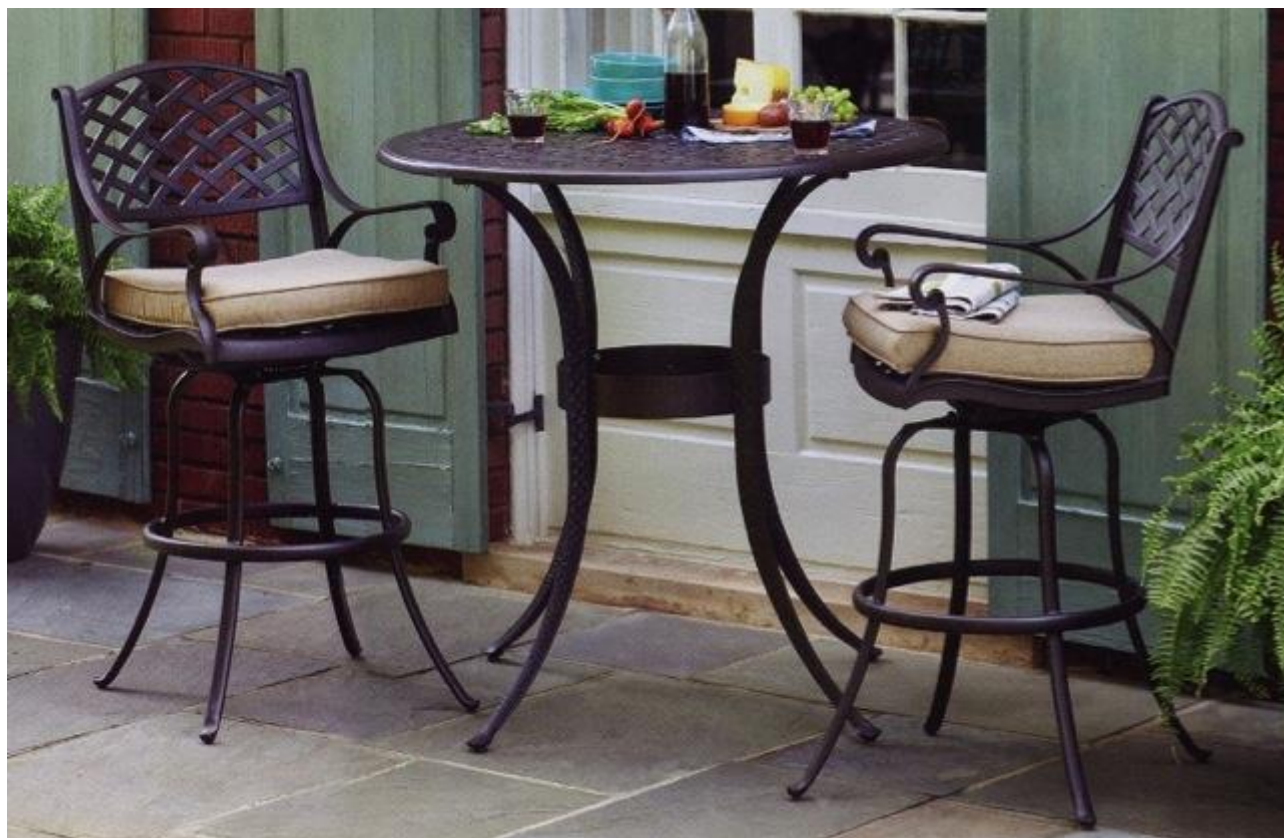

Retail Customer:	Kohls
Year:	2013
Name of Collection:	3pc Carolina Bistro
Item Description:	2 stamped steel bistro charis, round steel bistro table
Types of Materials:	Steel
Retail Price:	\$239.00

Retail Customer:	Kohls
Year:	2013
Name of Collection:	4pc Bayview Set
Item Description:	2 spring rockers, loveseat, coffee table
Types of Materials:	Steel, olefin, glass
Retail Price:	\$479.00