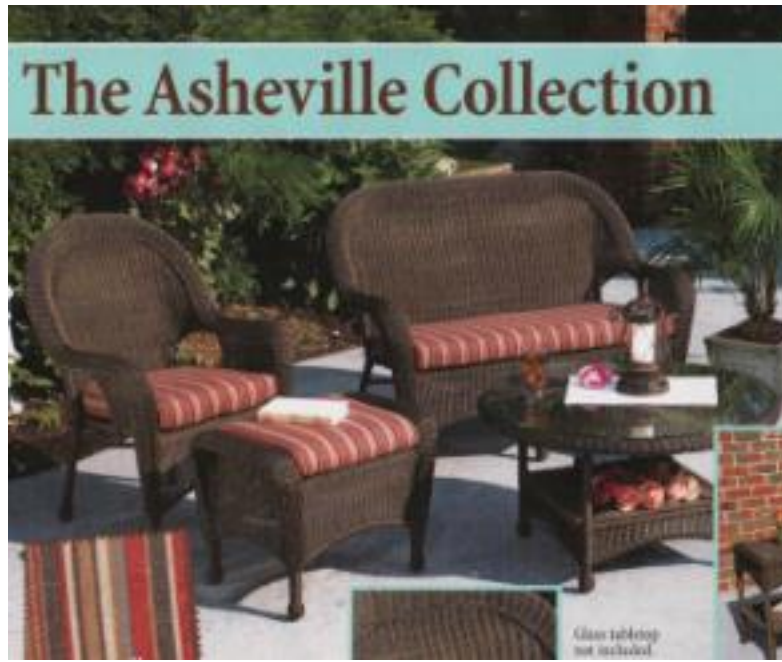

Retail Customer:	DO IT BEST
Year:	2013
Name of Collection:	THE ASHVILLE COLLECTION
Item Description:	4pc DS - 2 lounge, love, coffee
SKU Number(s):	818682
Types of Materials:	POWDER COATED STEEL FRAME, UV RESISTANT PVD WICKER, QUICK DRY CUSHIONS
Retail Price:	$709.00

Accessory SKU #	Description	Price
818663	CHAIR W/ CUSHION	$159.99
818654	OTTOMAN W/ CUSHION	$199.99
818672	CHAT TABLE	$139.99
818636	END TABLE	$79.99
818707	DOUBLE GLIDER W/ CUSHION	$359.99
818645	COFFEE TABLE	$99.99