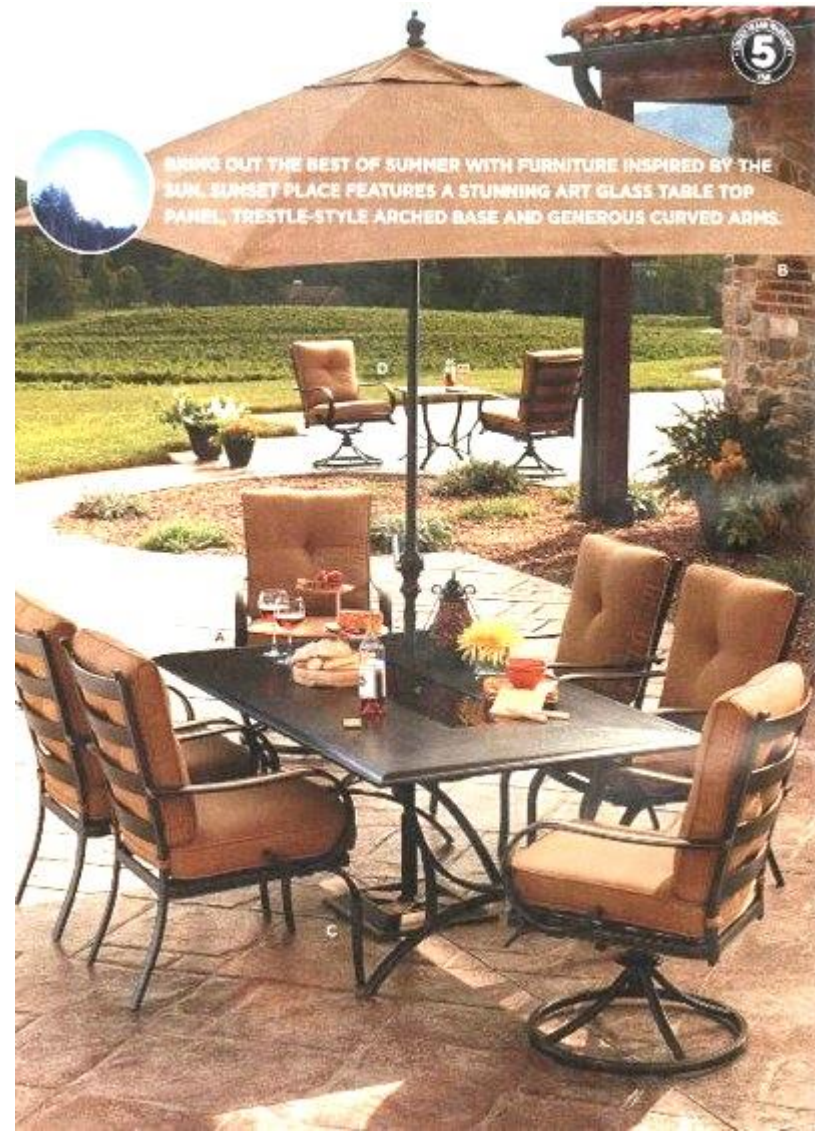

$1499

7pc Sunset Place Dining

- Alum Cushion Dining Set
- Includes 4 chairs, 2 SRs, 74x42 alum slat table with glass center
- Sold as set