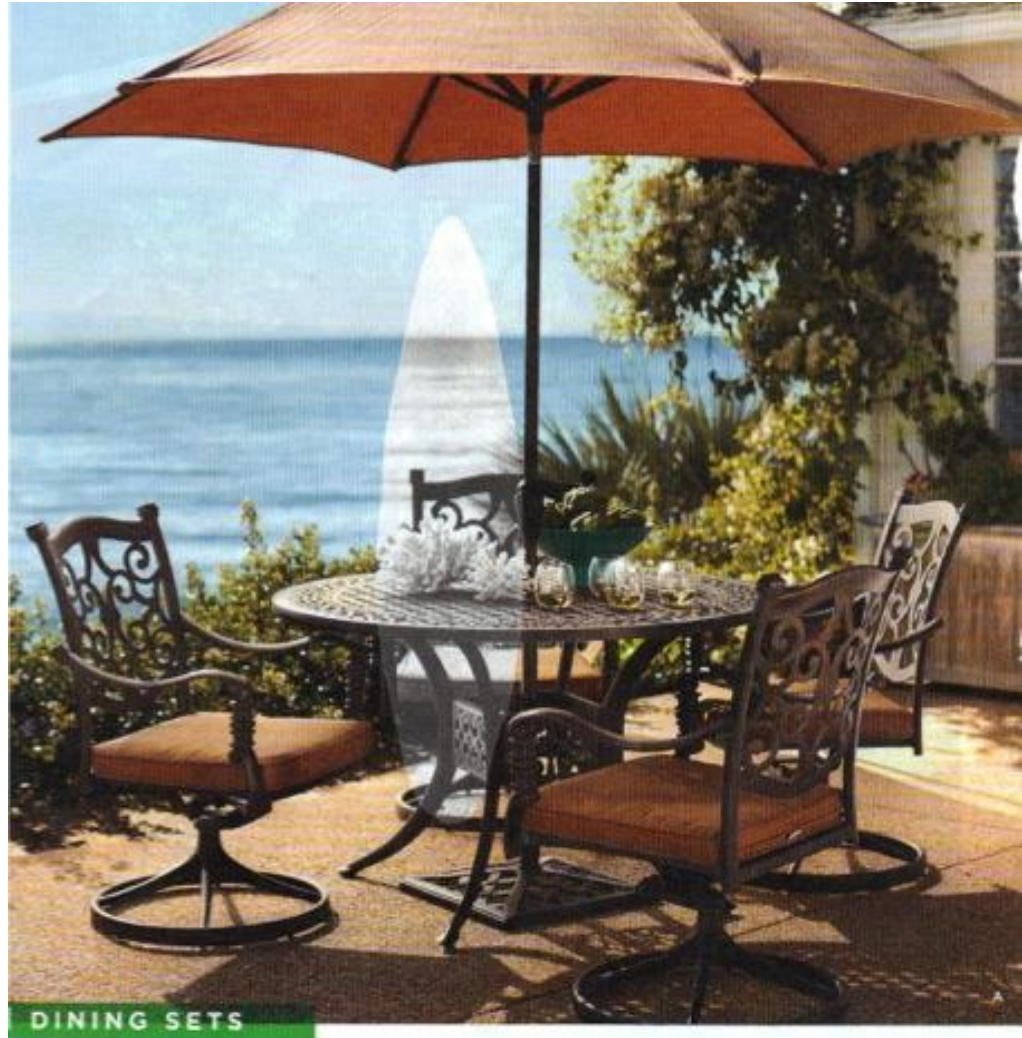

$997

5pc Miramar Dining

- Alumaticast Dining Set
- Includes 4 SRs, 48" Rd Cast Dining Table
- Sold as pieces