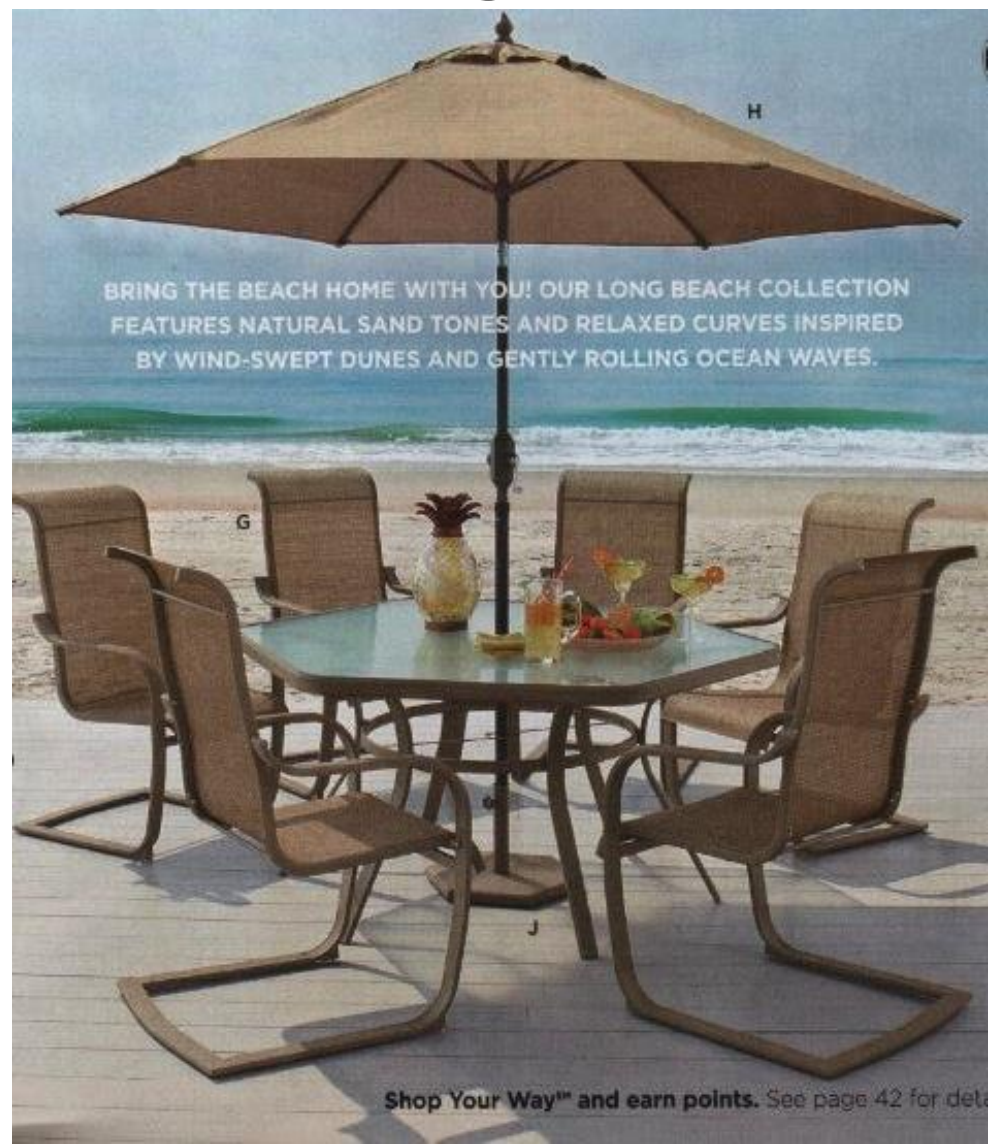

$699

7pc Long Beach Dining

- Steel Sling Dining Set
- Includes 6 Spring Sling Chairs, 60x54 hex glass table
- Sold as set