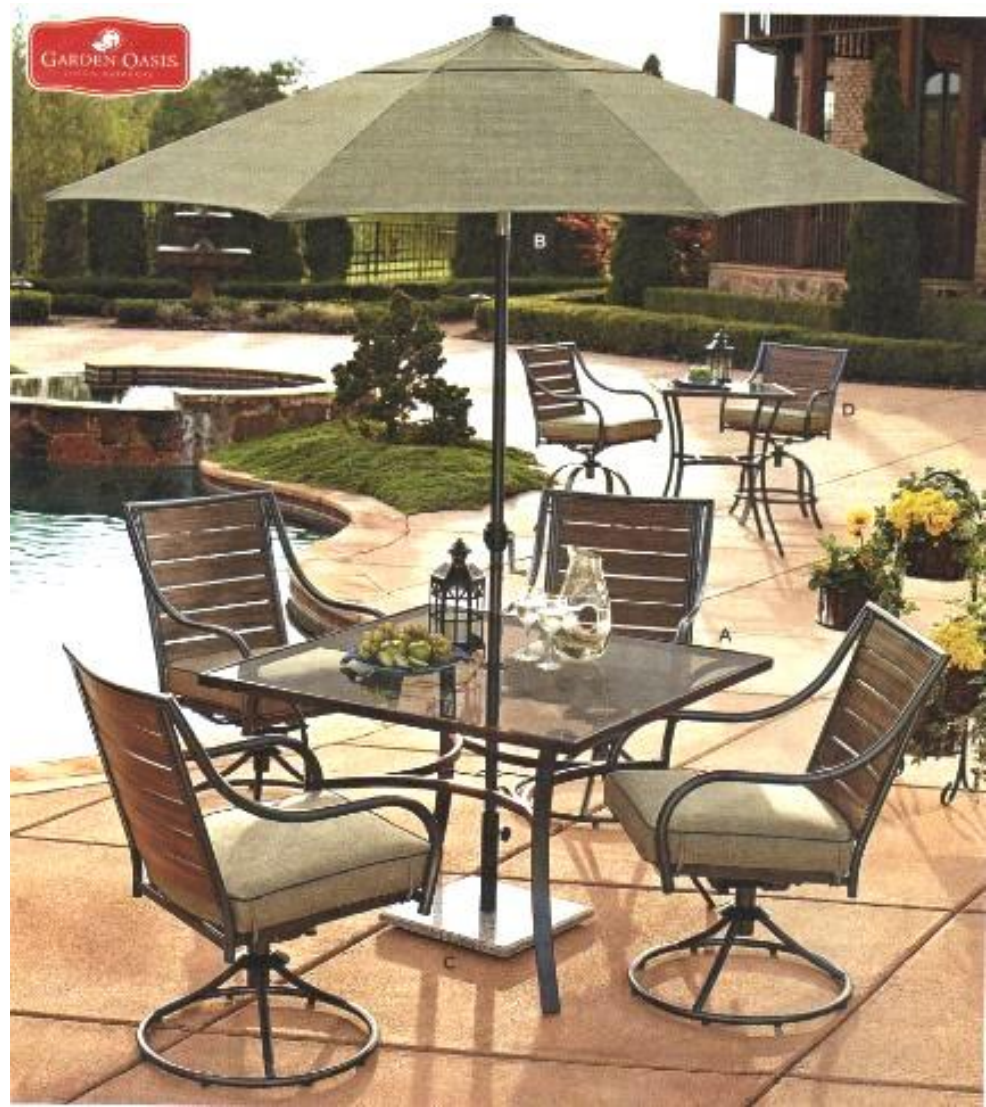

$599

5pc Brook Dining Set

- Steel and Faux Wood Dining Set
- Includes 4 Steel SRs w/ Faux wood back, 42" square dining table
- Sold as set