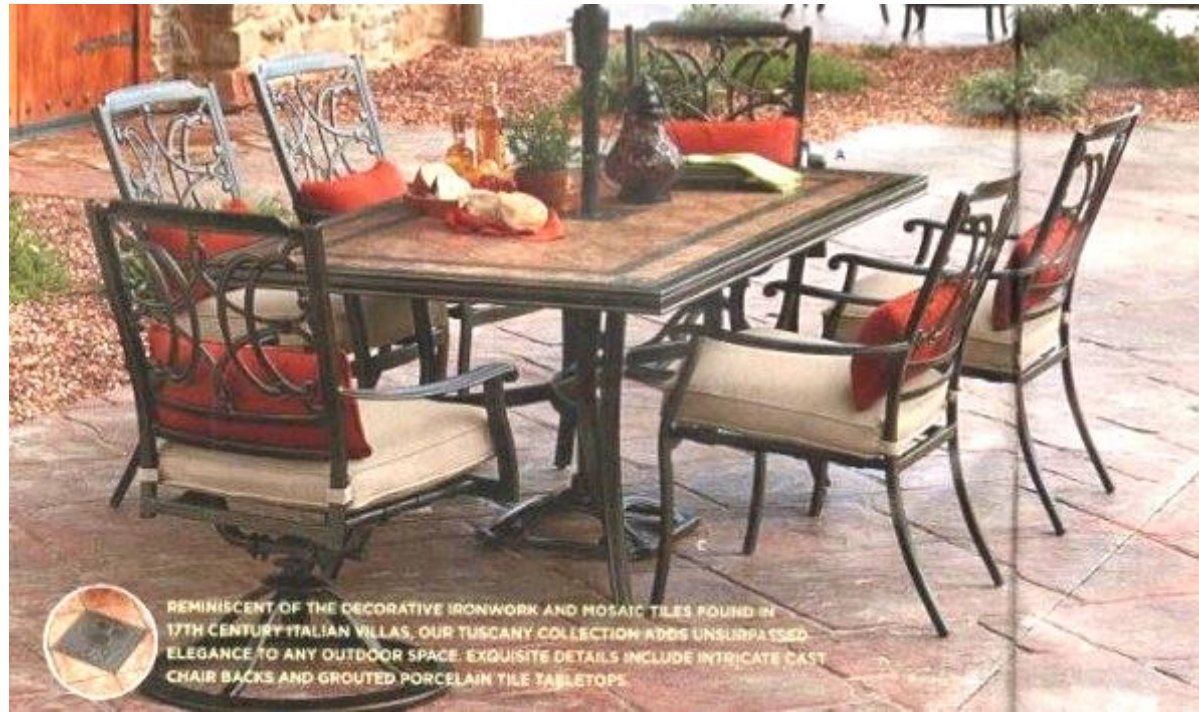

$1999

7pc Tuscan Dining

- Alumaticast Dining Set
- Includes 4 chairs, 2 SR, rectangle grouted porcelain dining table
- Sold as set