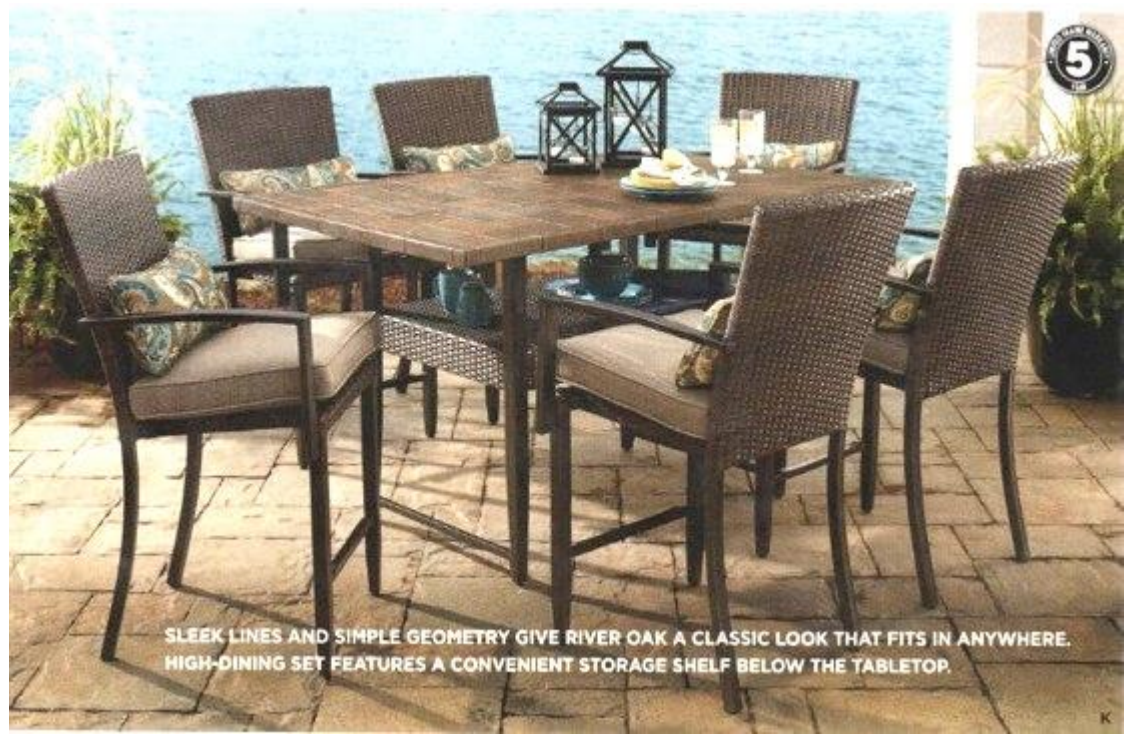

$1499

7pc River Oak High Dining

- Alum and woven high dining
- Includes 4 stools, 40x64 weatherstone table
- Sold as set

SLEEK LINES AND SIMPLE GEOMETRY GIVE RIVER OAK A CLASSIC LOOK THAT FITS IN ANYWHERE. HIGH-DINING SET FEATURES A CONVENIENT STORAGE SHELF BELOW THE TABLETOP.