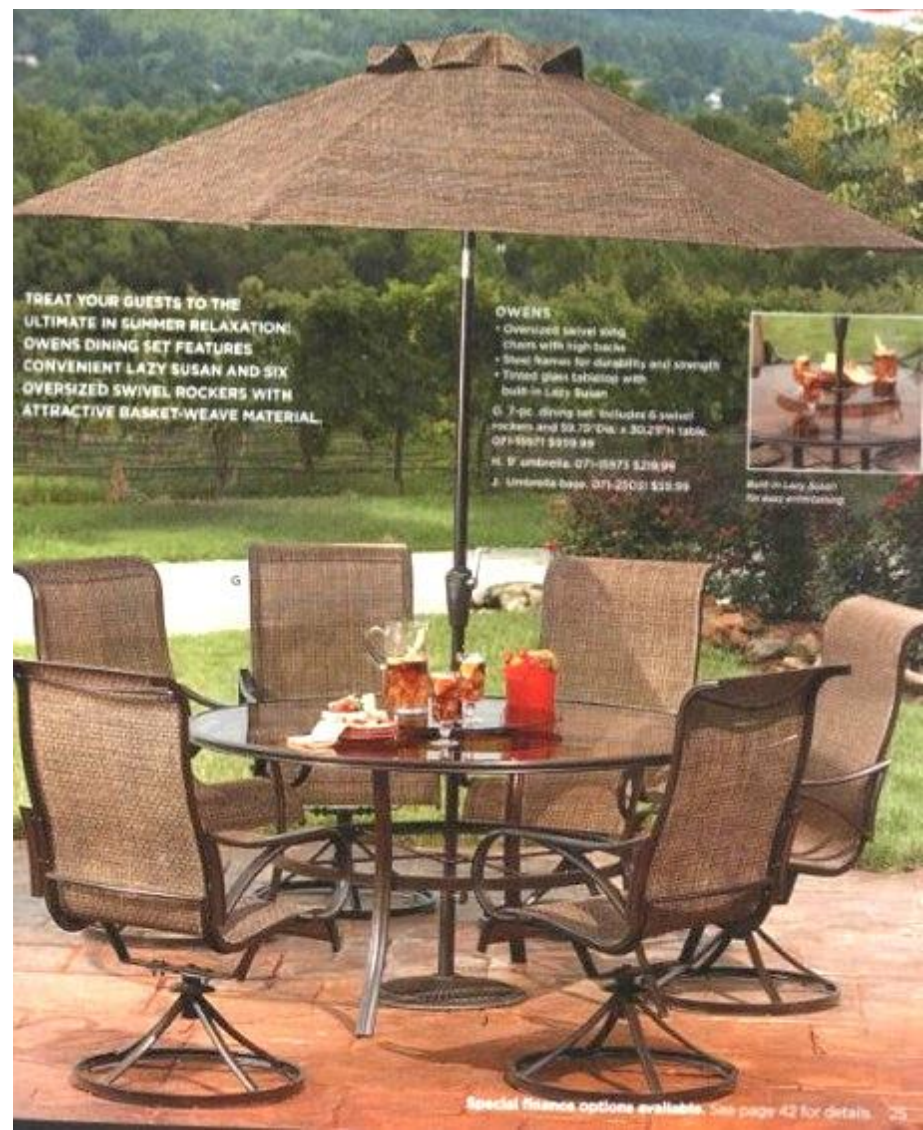

$999

7pc Owens Dining

- Steel Sling Dining Set
- Includes 6 Steel sling SRs, 60" rd glass dining table
- Sold as set