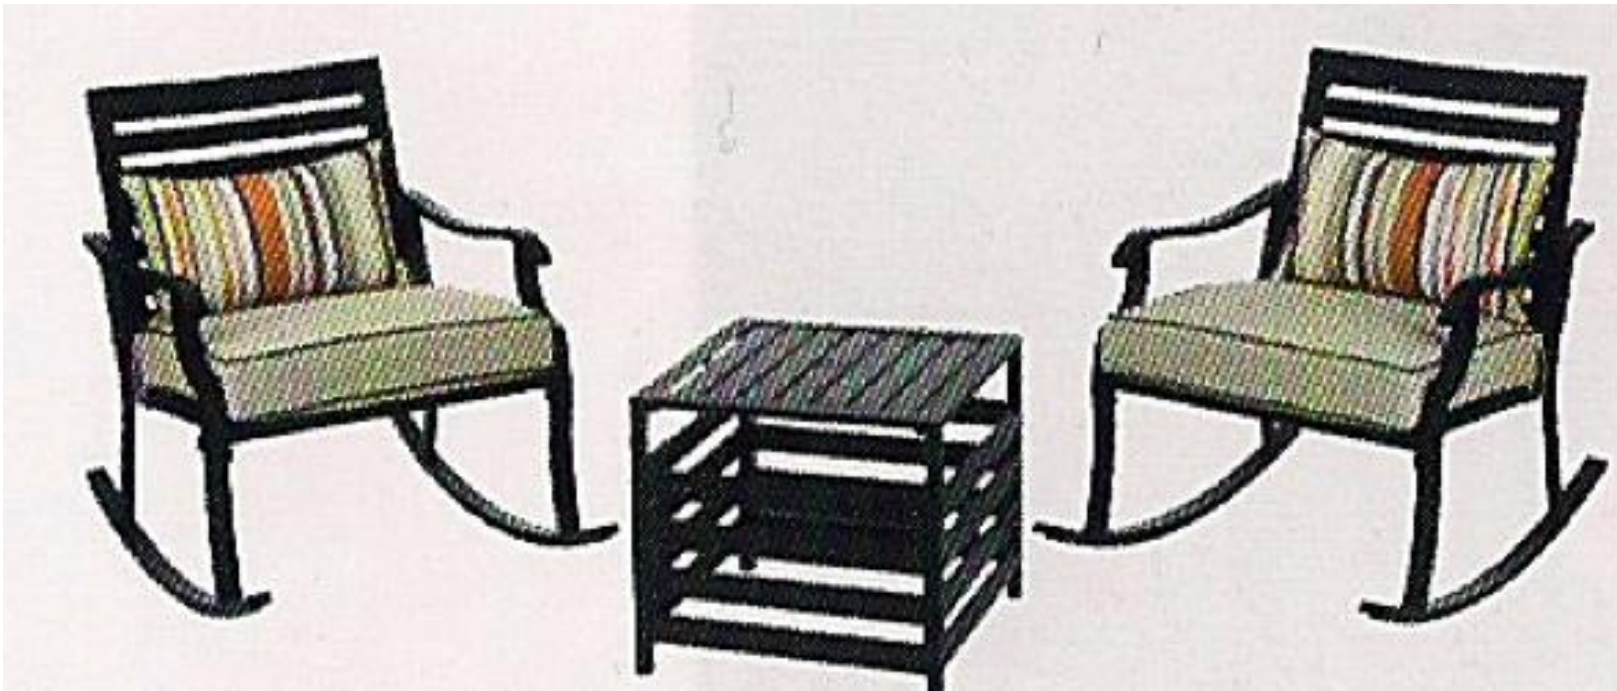

$379

3pc Haveton Bistro

- Steel Rocker Bistro
- Includes 2 rockers, steel slat side table
- Sold as set