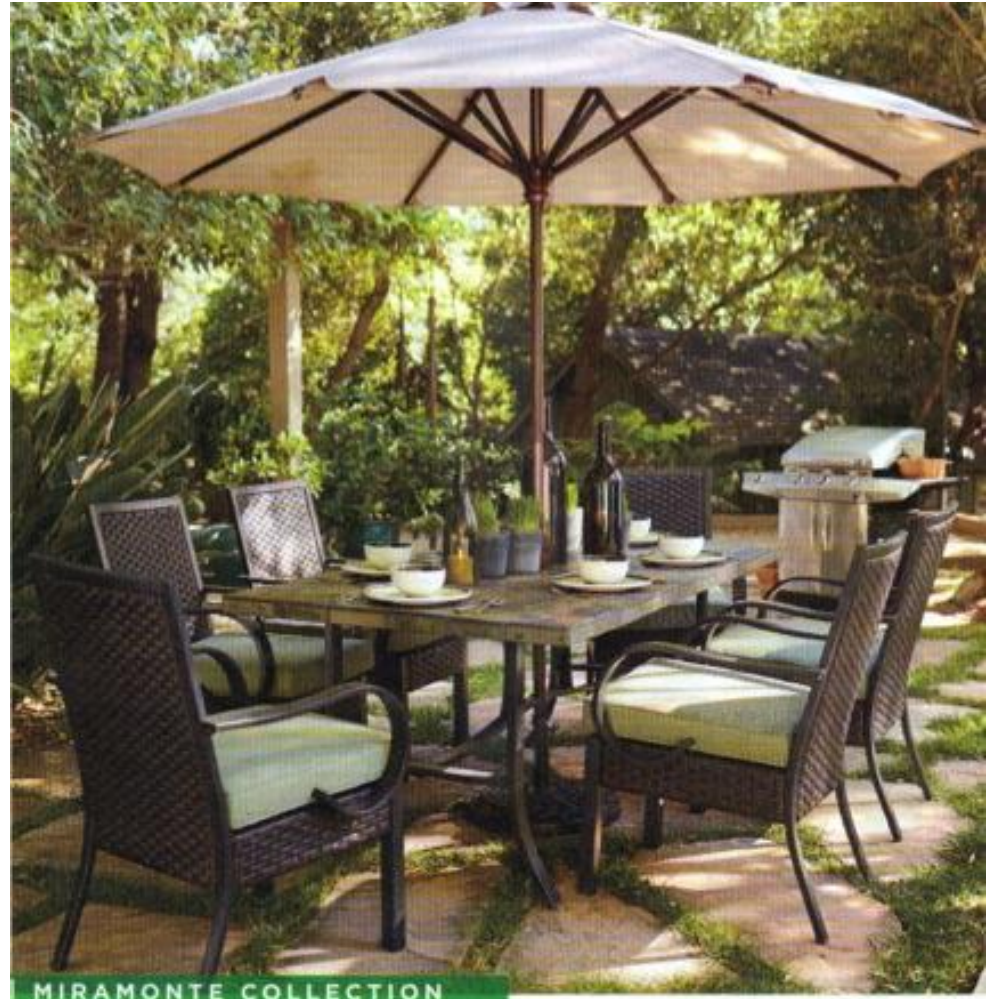

$996

7pc Miramonte Dining

- Steel and woven dining set
- Includes 6 chairs, 72x39 GRC dining table
- Sold as pieces